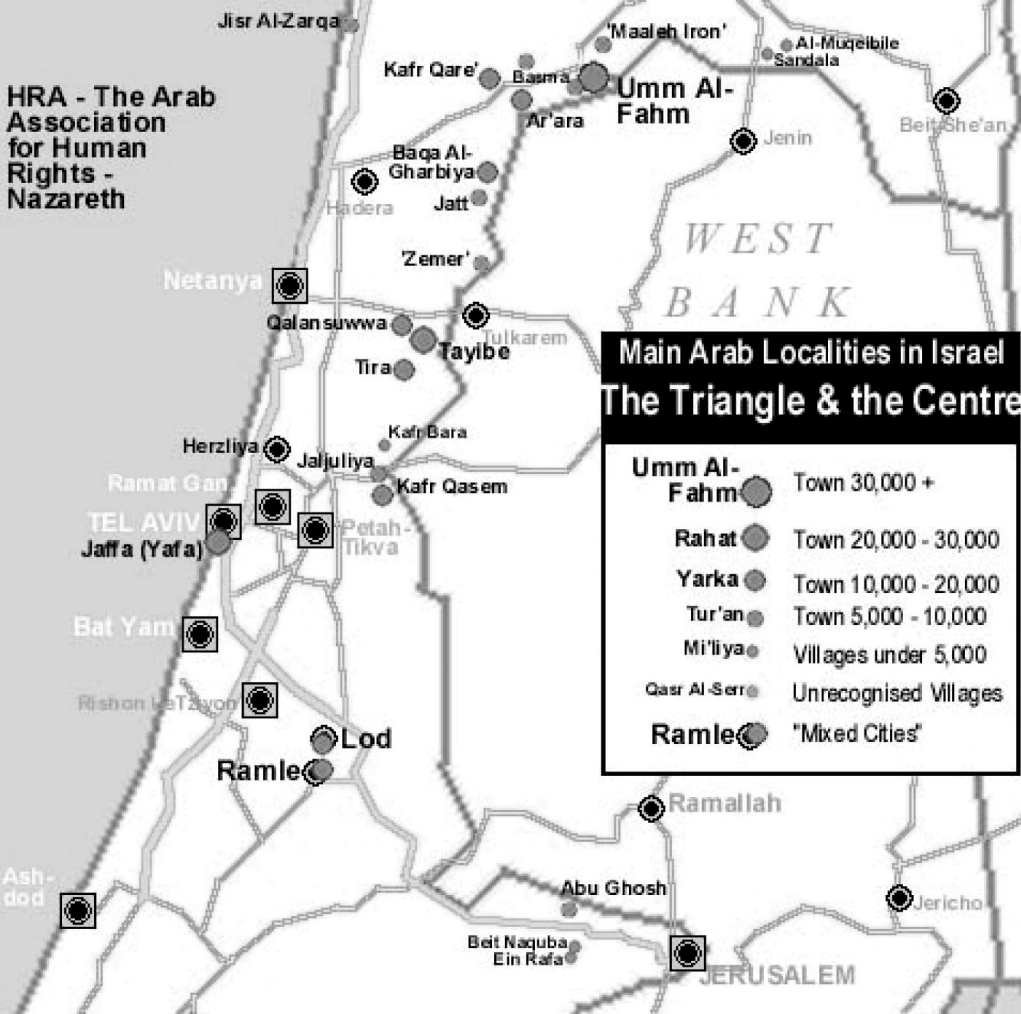

**HRA - The Arab Association
for Human
Rights - Nazareth**

**Main Arab Localities in Israel
The Triangle & the Centre**

Umm Al-Fahm	Town 30,000 +
Rahat	Town 20,000 - 30,000
Yarka	Town 10,000 - 20,000
Tur'an	Town 5,000 - 10,000
Mi'liya	Villages under 5,000
Qasr Al-Serr	Unrecognised Villages
Ramle	"Mixed Cities"